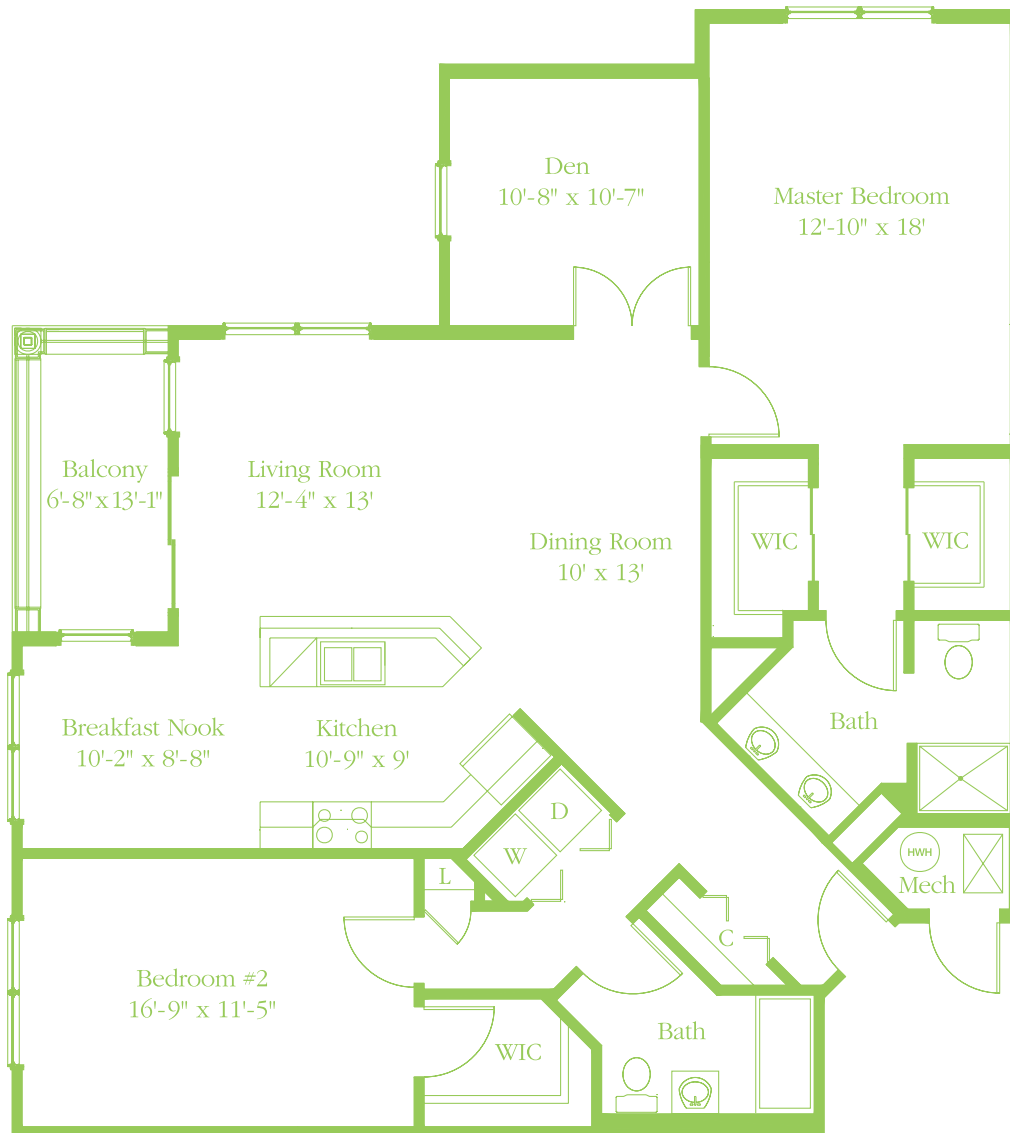

Two Bedroom & Den Apartment

Devon F

1637 Square Feet

L - Linen W - Washer D - Dryer W/D - Stackable Washer/Dryer
Mech - Mechanical Closet C - Closet WIC - Walk-In Closet

Square-footage calculations exclude covered porches and have been rounded off.