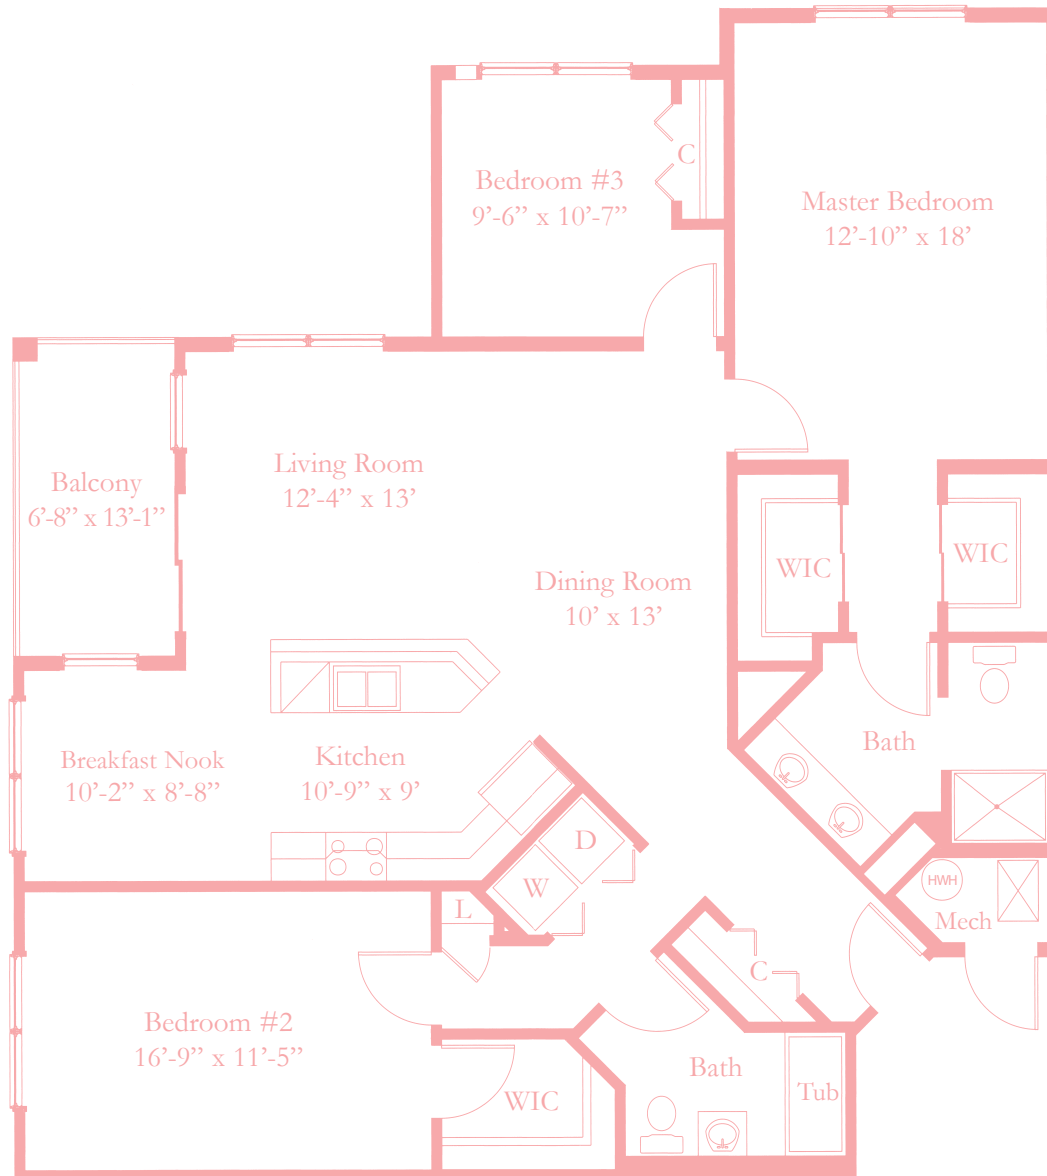

Franklin E

Three Bedroom Apartment

1651 Square Feet

L - Linen W - Washer D - Dryer W/D - Stackable Washer/Dryer
Mech - Mechanical Closet C - Closet WIC - Walk-In Closet

Square-footage calculations exclude covered porches and have been rounded off.