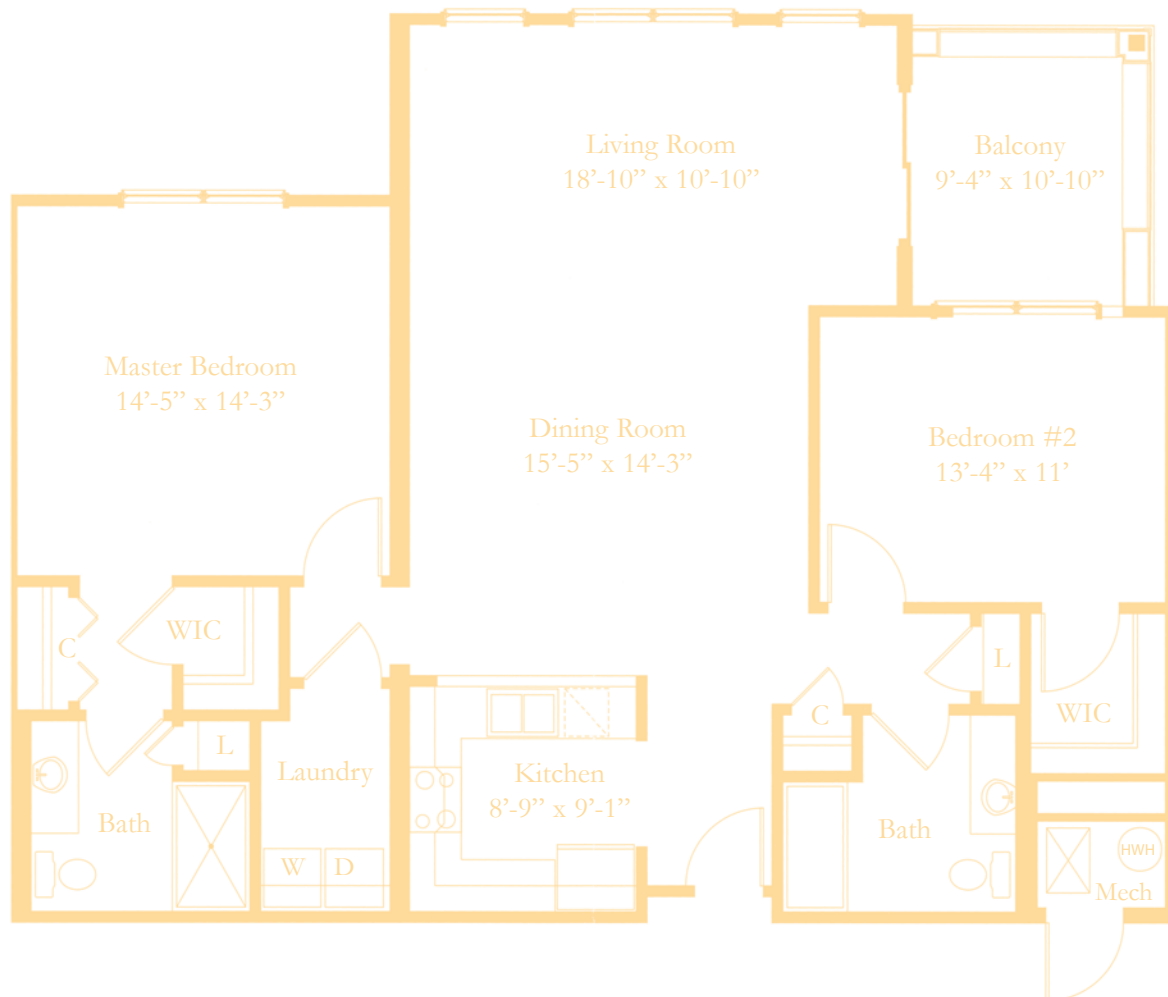

Nassau G

Two Bedroom Apartment

1354 Square Feet

L - Linen W - Washer D - Dryer W/D - Stackable Washer/Dryer
Mech - Mechanical Closet C - Closet WIC - Walk-In Closet

Square-footage calculations exclude covered porches and have been rounded off.