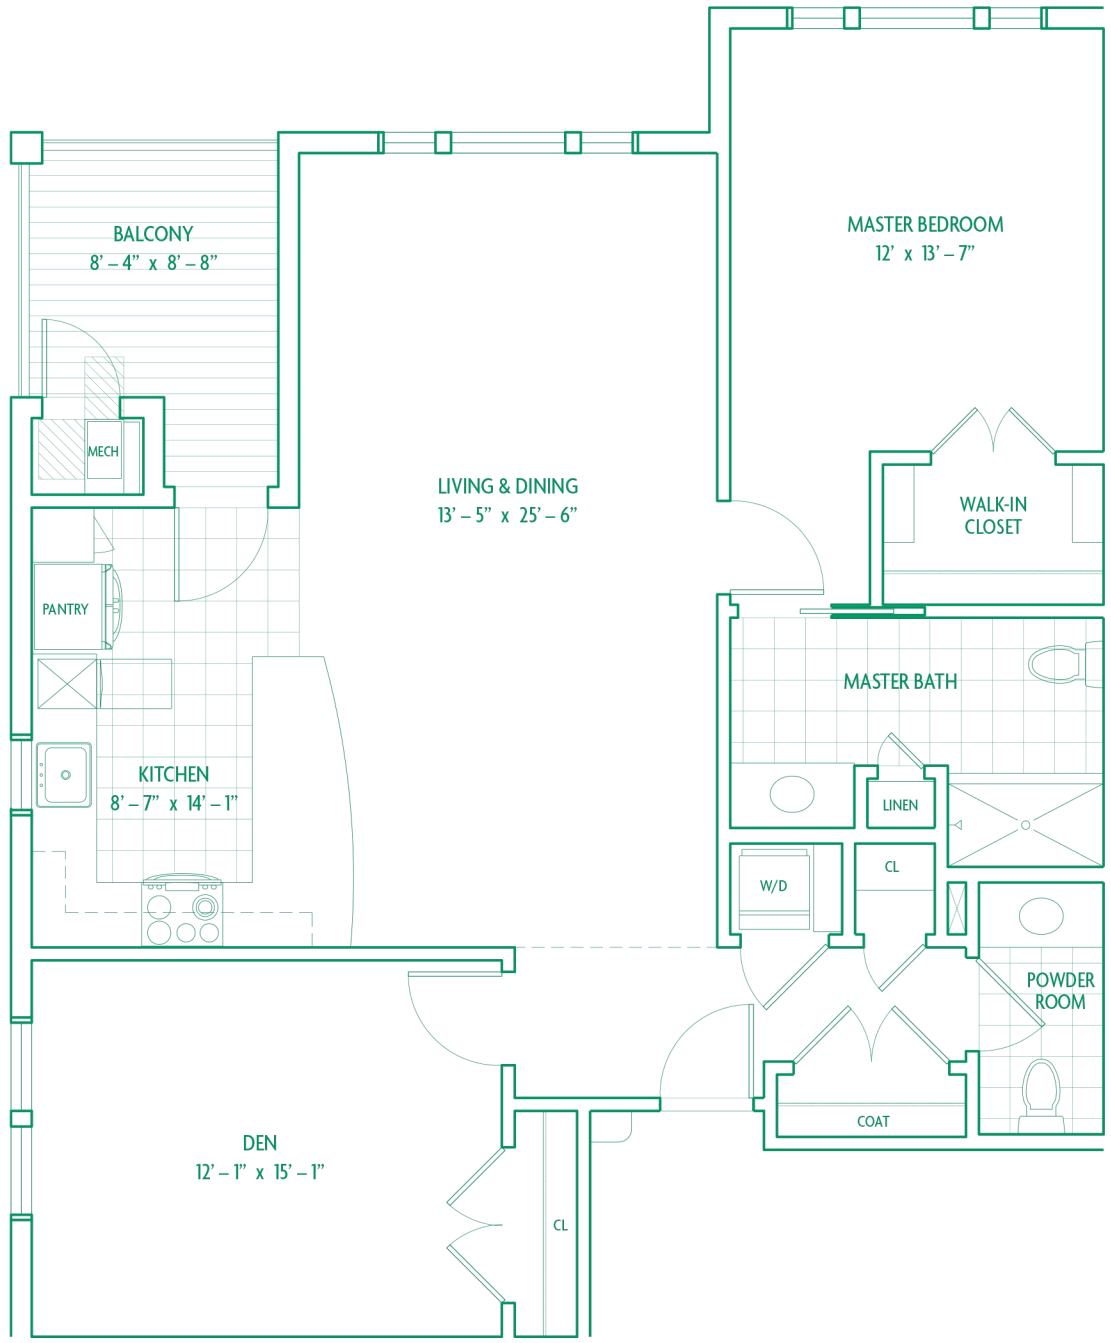

# Orient Point L1

One Bedroom & Den Apartment

1,230 Square Feet

**W/D** - Stackable Washer/Dryer

**CL** - Closet

**Mech** - Mechanical Closet

Square-footage calculations exclude covered porches and have been rounded off.