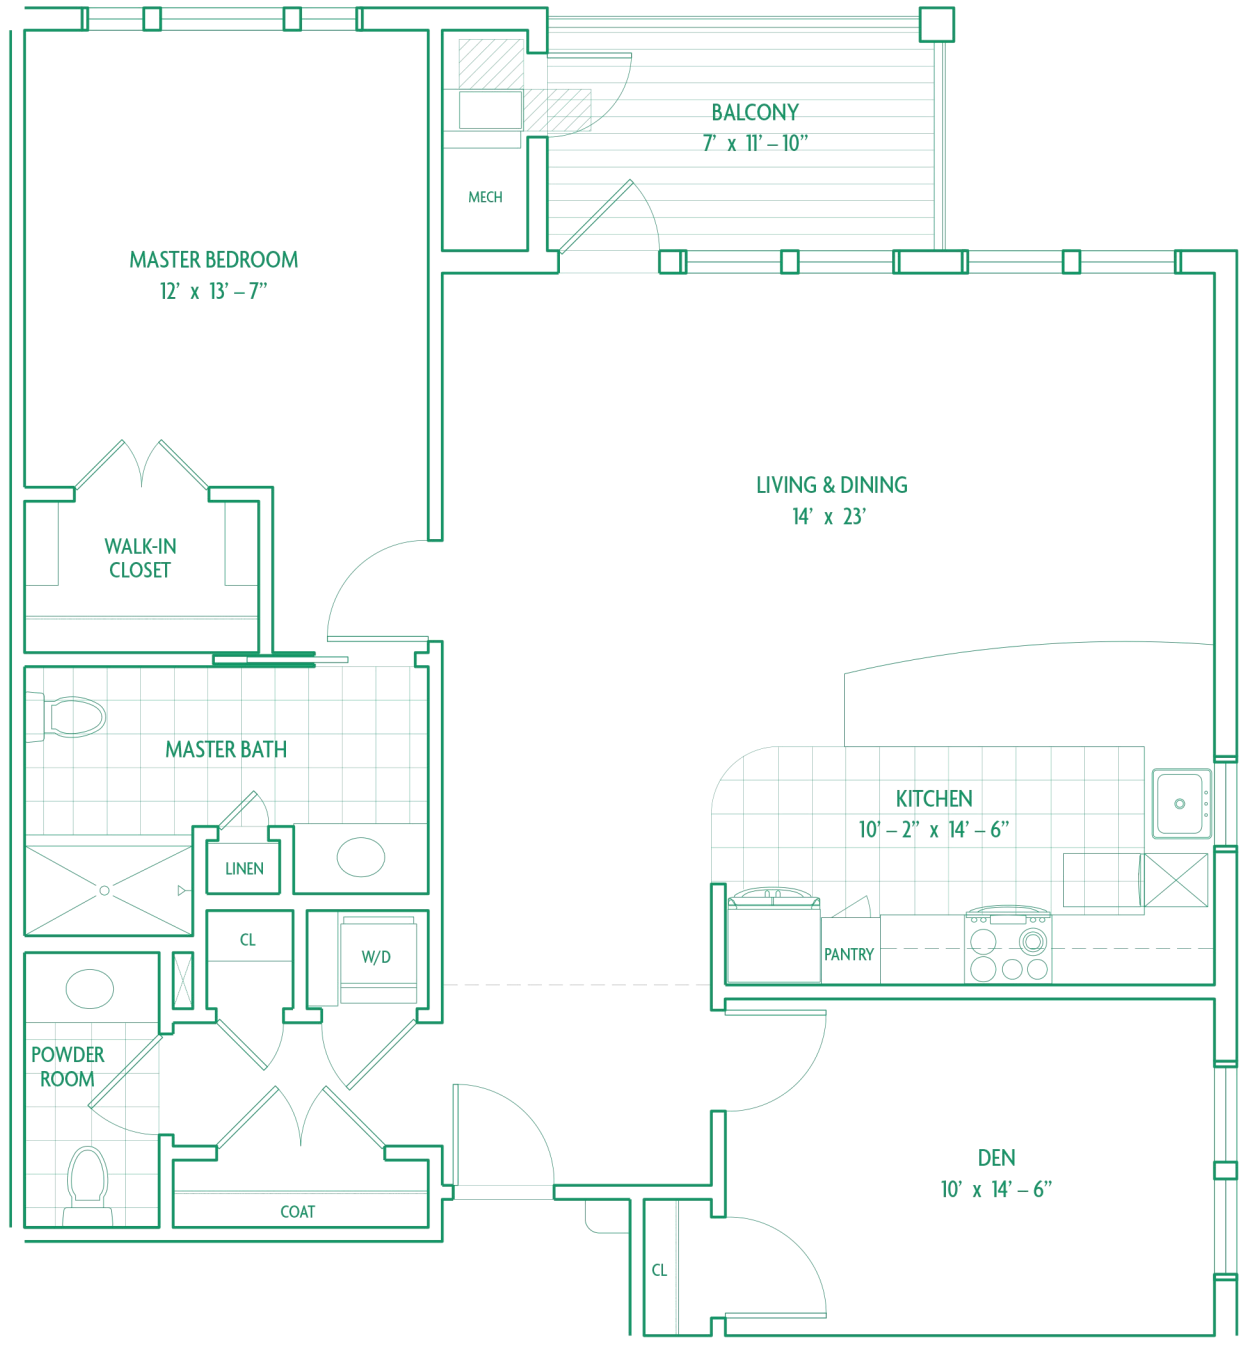

Orient Point L2

One Bedroom & Den Apartment

1,230 Square Feet

W/D - Stackable Washer/Dryer

CL - Closet

Mech - Mechanical Closet

Square-footage calculations exclude covered porches and have been rounded off.